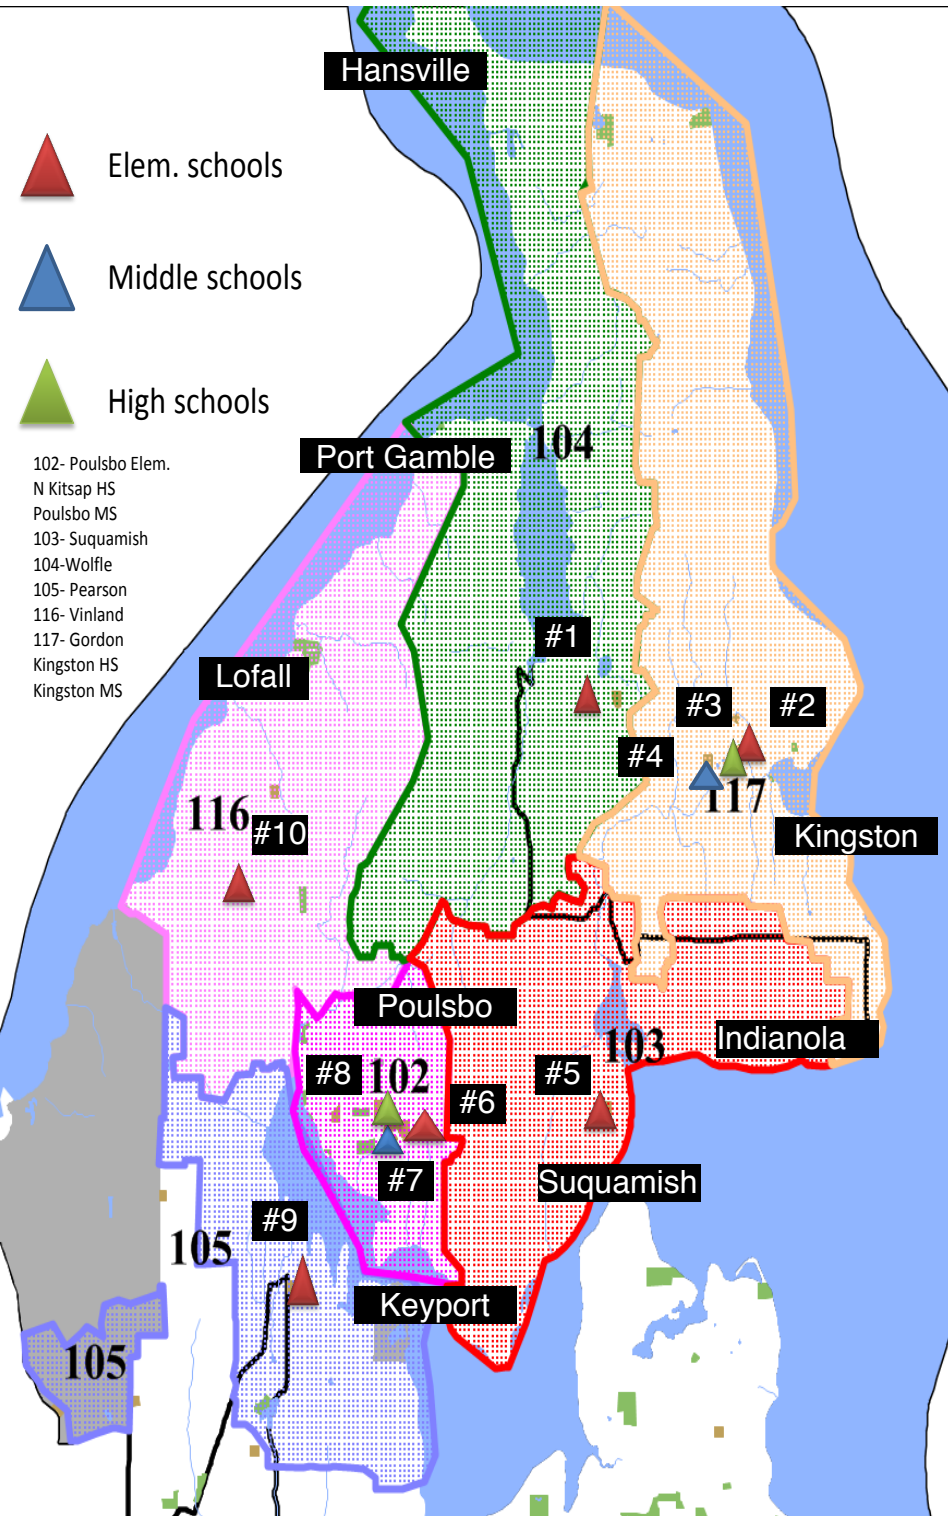

North Kitsap School District

Administrative Office
 18360 NE Caldart Avenue
 Poulsbo WA, 98370
 (360) 396-3000

- 1. David Wolfle Elementary**
 (360) 396-3700
 27089 Highland Road NE
 Kingston, WA 98346
- 2. Richard Gordon Elementary**
 (360) 396-396-3800
 26331 Barber Cutoff Road
 Kingston, WA 98346
- 3. Kingston Middle School**
 (360) 396-3400
 9000 NE West Kingston Road
 Kingston, WA 98346
- 4. Kingston High School**
 (360) 396-3300
 26201 Siyaya Avenue NE
 Kingston, WA 98346
- 5. Suquamish Elementary**
 (360) 396-3850
 18950 Park Avenue NE
 Suquamish, WA 98392
- 6. Poulsbo Elementary**
 (360) 396-3500
 18531 Noll Road NE
 Poulsbo, WA 98370
- 7. Poulsbo Middle School**
 (360) 396-3200
 20003 NE Hostmark Street
 Poulsbo, WA 98370
- 8. North Kitsap High School**
 (360) 396-3100
 1780 NE Hostmark Street
 Poulsbo, WA 98370
- 9. Hilder Pearson Elementary**
 (360) 396-3500
 15650 Central Valley Road
 Poulsbo, WA 98370
- 10. Vinland Elementary**
 (360) 396-3600
 22104 Rhododendron Lane NW
 Poulsbo, WA 98370