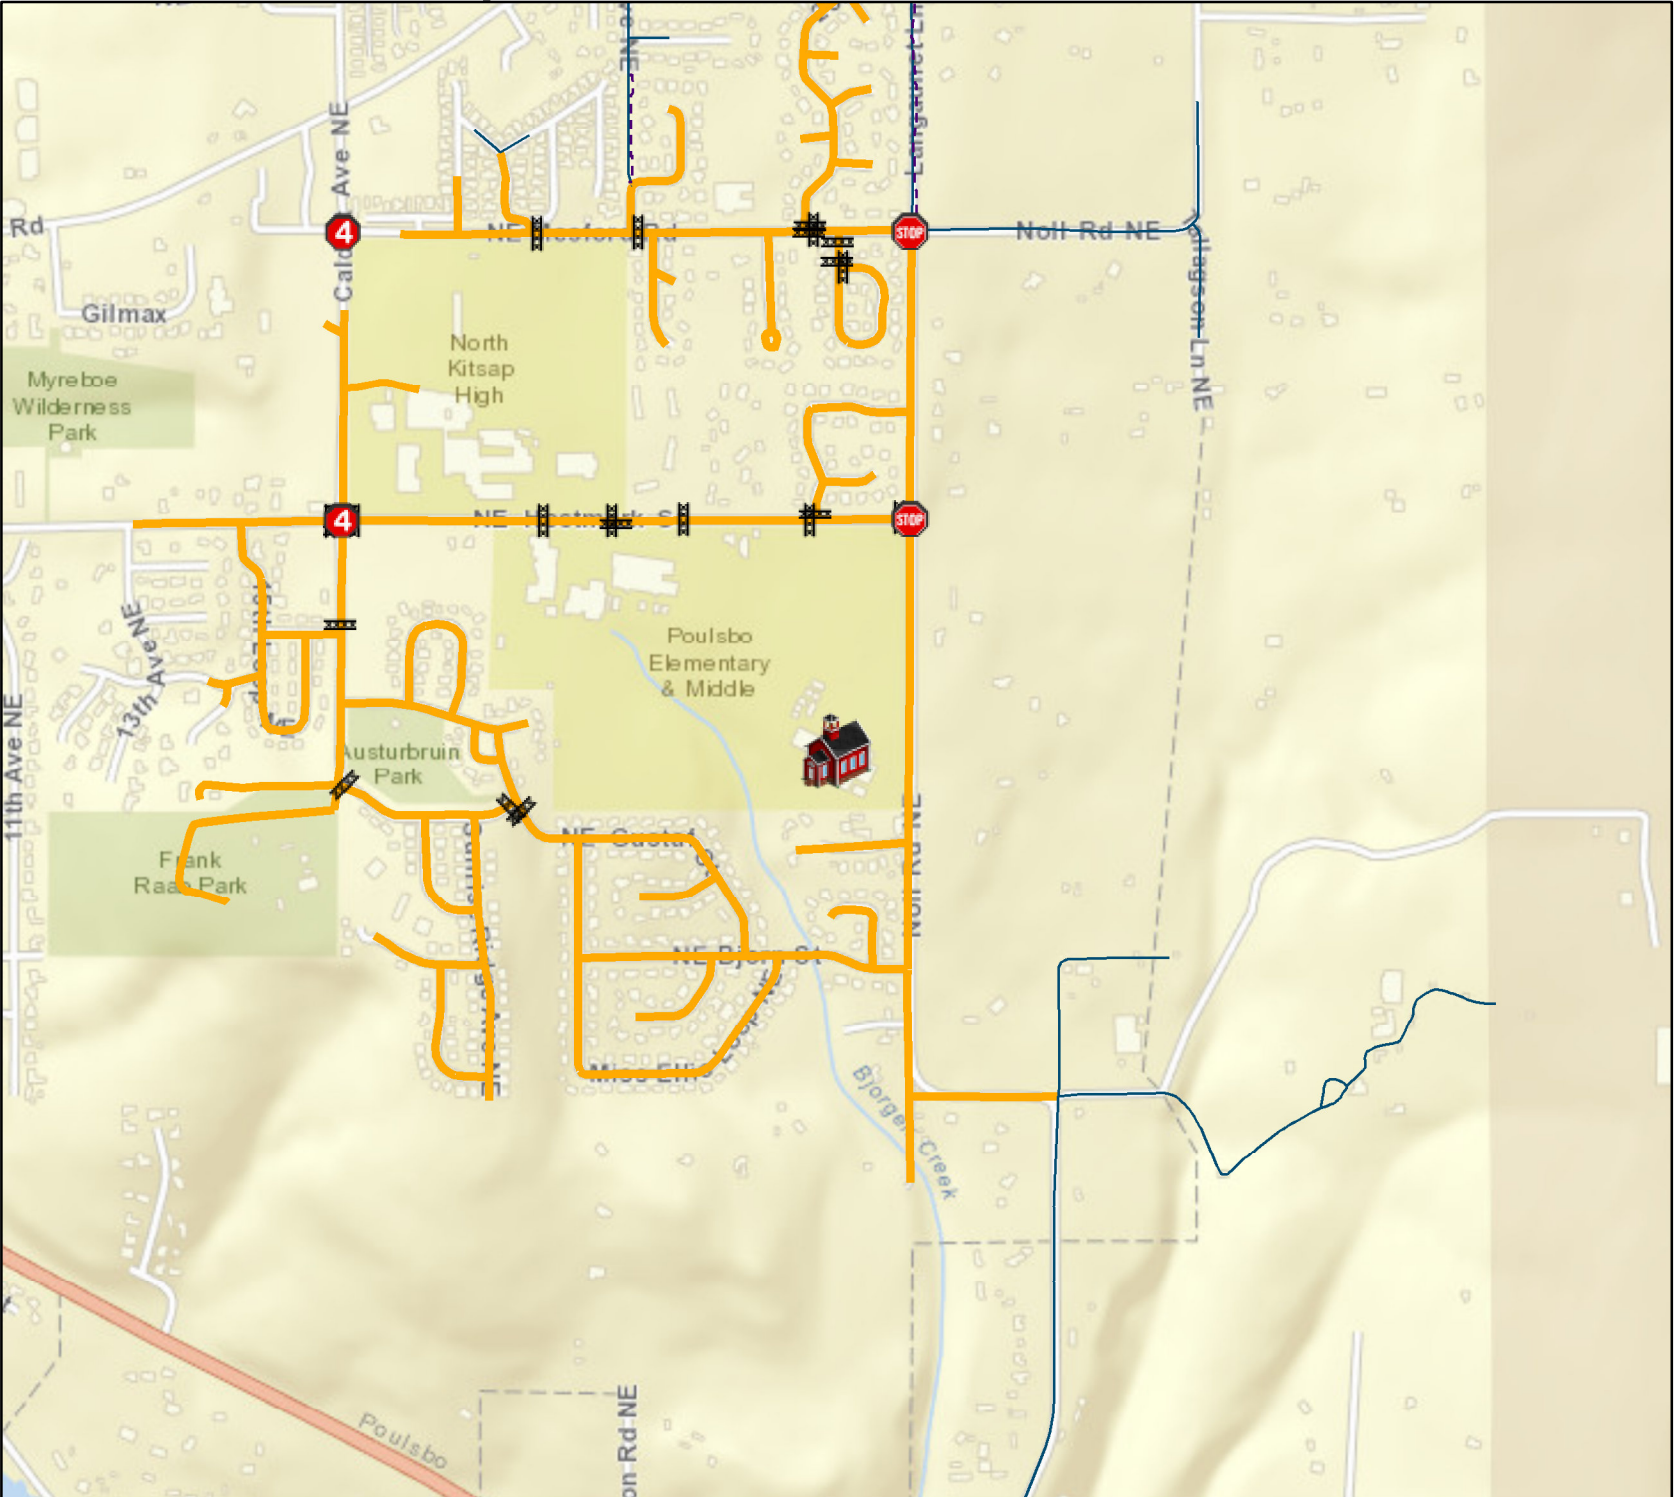

# Poulsbo Elementary

# Walk Routes

- Walk Area (1 road mile)
- Walk/Bike Route
- School Speed Zone
- Paths/Trails
- School
- Traffic Light
- Stop Sign
- Stop Sign - Four-Way
- Stop Sign - Three-Way
- Crossing Guard
- Crosswalk
- Hazard
- Railroad Crossing

**Note:** Not all symbols may appear on the map.

**Map Notes:**  
 Children living on residential streets that are connected to the walk routes can walk along their streets to the main routes. Small children should be accompanied by adults. All pedestrians should follow the attached safety tips.